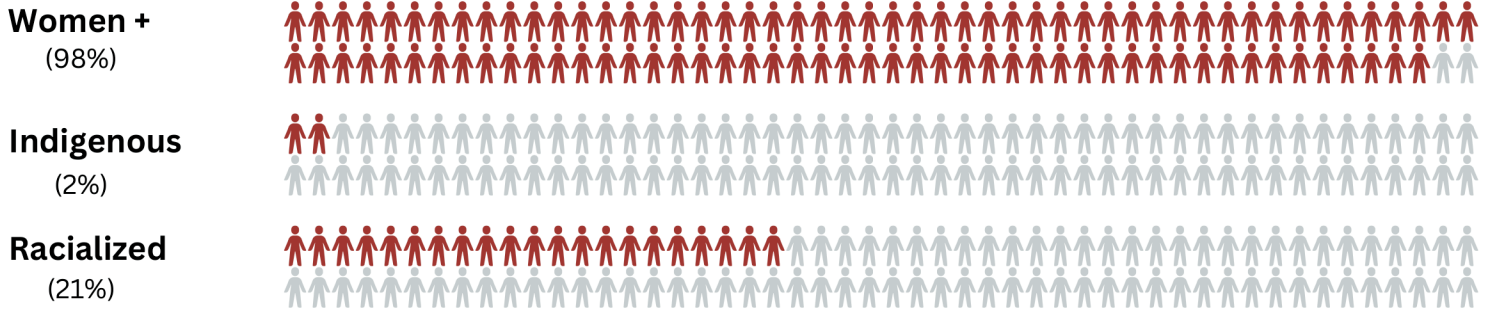

Source: Statistics Canada, 2021 Census, Customized table, by Census Division and Local Board area: Waterloo, Wellington and Dufferin.

Who are the people in this occupation?

Source: Statistics Canada, 2021 Census, Customized table, by Local Board area: Waterloo, Wellington and Dufferin. Identities are self-identified. Statistics Canada defines “Women+” to include “women (and/or girls), as well as some non-binary persons”.