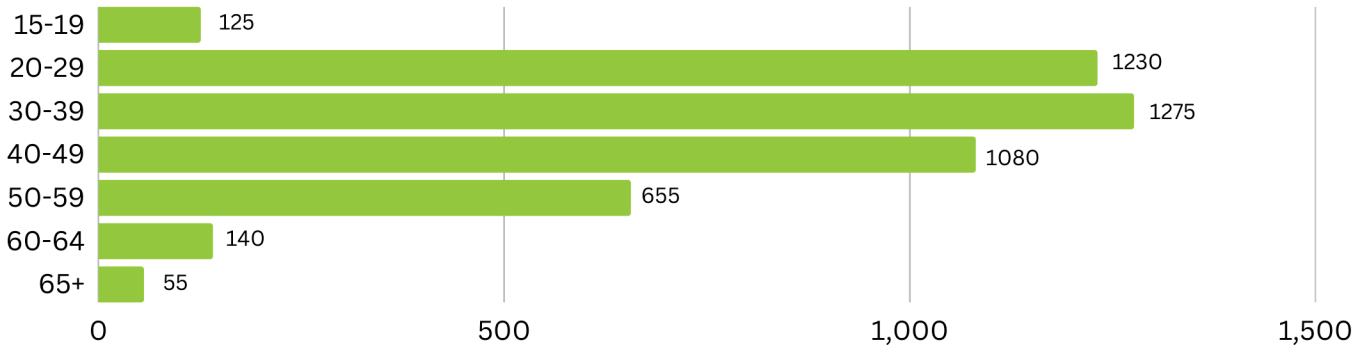

How many people self-identify with this occupation?

	Full-time	Part-time	Unemployed	Not in the labour force
Waterloo-Wellington-Dufferin	1,155	2,200	445	505
Dufferin County	70	240	65	40
Waterloo Region	765	1405	245	300
Wellington-Guelph	320	550	135	165

Source: Statistics Canada, 2021 Census, Customized table, by Census Division and Local Board area: Waterloo, Wellington and Dufferin.

Who are the people in this occupation?

Source: Statistics Canada, 2021 Census, Customized table, by Local Board area: Waterloo, Wellington and Dufferin. Identities are self-identified. Statistics Canada defines “Women+” to include “women (and/or girls), as well as some non-binary persons”.

Ages of people in this occupation

Source: Statistics Canada, 2021 Census, Customized table, by Local Board area: Waterloo, Wellington and Dufferin.

Job Searchers & Apprenticeship

- 5,617** people accessed assisted job search supports via Employment Ontario within Waterloo Wellington Dufferin (April 1, 2022 - March 31, 2023)
- 58** of these job searchers listed a recent job loosely related to this occupation:
“Paraprofessional occupations in legal, social, community and education services” (2-digit NOC: 42)
- 48** people registered as new apprentices for **Child Development Practitioner (620C)**
- 0** people registered as new apprentices for **Aboriginal Child Development Practitioner (620B)**
- x*** people registered as new apprentices for **Educational Assistant (620E)**