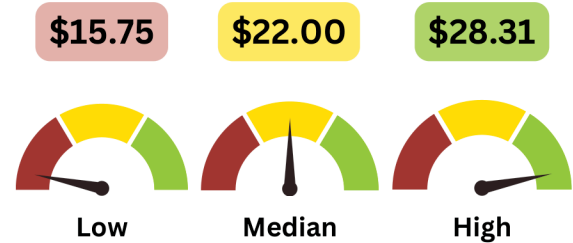

EARLY CHILDHOOD EDUCATORS & ASSISTANTS

NOC 4214 (2016) / NOC 42202 (2021)

Across the Kitchener-Waterloo-Barrie Economic Region (ER):

\$24,000
Median Salary

Source: Statistics Canada, 2021 Census, Customized table.

Source: Service Canada Job Bank, 2020-2021 Labour Force Survey.

	Median Paid Salary (2021)	Median Wage Advertised in Job Postings (2022-2023)
Dufferin County	\$ 25,600	\$21 / hour
Waterloo Region	\$ 28,200	\$21 / hour
Wellington-Guelph	\$ 23,000	\$21 / hour