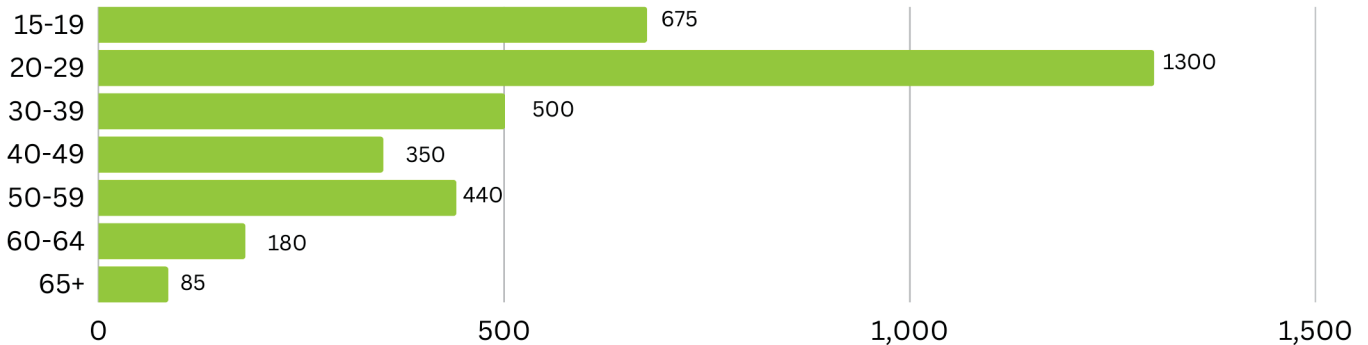

Source (Median Wage Advertised): FindYourJob.ca Labour Market Insights Report (Jul 2022 - Jul 2023), by Census Division (CD).

How many people self-identify with this occupation?

	Full-time	Part-time	Unemployed	Not in the labour force
Waterloo-Wellington-Dufferin	605	1,525	670	460
Dufferin County	45	100	55	45
Waterloo Region	430	1,060	400	290
Wellington-Guelph	125	365	210	130

Source: Statistics Canada, 2021 Census, Customized table, by Census Division and Local Board area: Waterloo, Wellington and Dufferin.

Who are the people in this occupation?

Source: Statistics Canada, 2021 Census, Customized table, by Local Board area: Waterloo, Wellington and Dufferin. Identities are self-identified. Statistics Canada defines “Women+” to include “women (and/or girls), as well as some non-binary persons”.

Ages of people in this occupation

Source: Statistics Canada, 2021 Census, Customized table, by Local Board area: Waterloo, Wellington and Dufferin.

Job Searchers & Apprenticeship

- 5,617** people accessed assisted job search supports via Employment Ontario within Waterloo Wellington Dufferin (April 1, 2022 - March 31, 2023)
- 60** of these job searchers listed a recent job loosely related to this occupation: **“Service supervisors and technical service occupations”** (2-digit NOC: 63)
- x*** people registered as new apprentices for **Cook (415A)**
- 0** people registered as new apprentices for **Assistant Cook (415B), Chef (415C), or Institutional Cook (415D)**