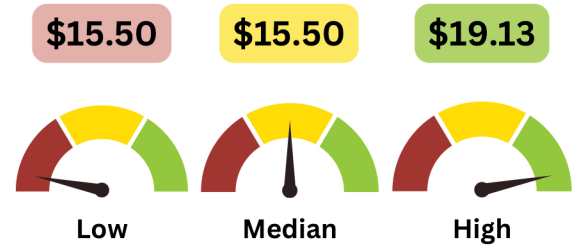

COOKS

NOC 6322 (2016) / NOC 63200 (2021)

Across the Kitchener-Waterloo-Barrie Economic Region (ER):

\$13,500
Median Salary

Source: Statistics Canada, 2021 Census, Customized table.

Source: Service Canada Job Bank, 2020-2021 Labour Force Survey.

	Median Paid Salary (2021)	Median Wage Advertised in Job Postings (2022-2023)
Dufferin County	\$ 12,100	\$18 / hour
Waterloo Region	\$ 13,800	\$18 / hour
Wellington-Guelph	\$ 11,200	\$19 / hour

Source (Median Salary): Statistics Canada, 2021 Census, Customized table, by Census Division (CD).