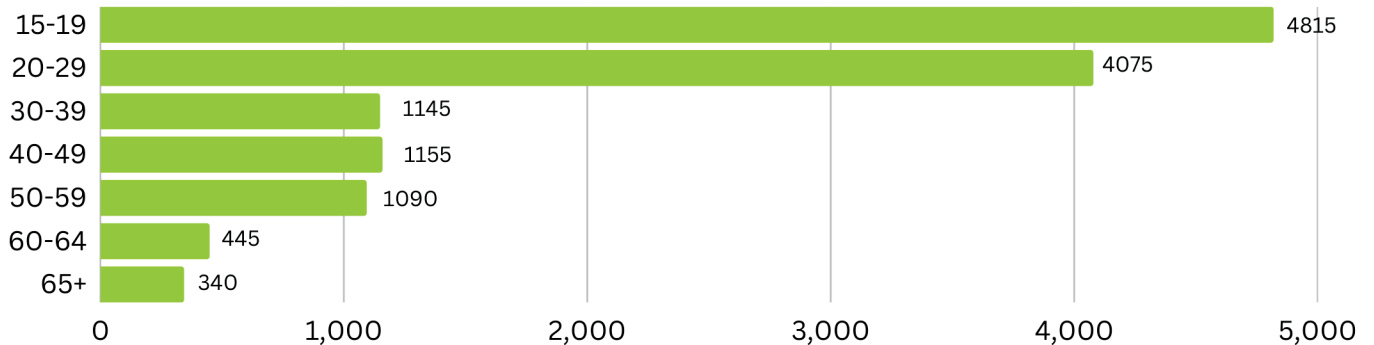

Ages of people in this occupation

Source: Statistics Canada, 2021 Census, Customized table, by Local Board area: Waterloo, Wellington and Dufferin.

Job Searchers & Apprenticeship

- **5,617** people accessed assisted job search supports via Employment Ontario within Waterloo Wellington Dufferin (April 1, 2022 - March 31, 2023)
- **146** of these job searchers listed a recent job loosely related to this occupation: **“Service support and other service occupations, n.e.c.”** (2-digit NOC: 67)
- **0** people registered as new apprentices for **Assistant Cook (415B)**

Source: Ministry of Labour, Immigration, Training and Skills Development. 2022-23 Employment Ontario client data, by Local Board area: Waterloo, Wellington and Dufferin.

Commute

Main mode
(all occupations)

Driver

Passenger

Transit

Walk

Bike

	Driver	Passenger	Transit	Walk	Bike
Dufferin County	86%	7%	1%	4%	0%
Waterloo Region	81%	8%	5%	4%	1%
Wellington-Guelph	82%	7%	3%	5%	1%

Source: Statistics Canada, 2021 Census, Customized table, by Census Division (CD). Chart above does not show responses of “Other”.