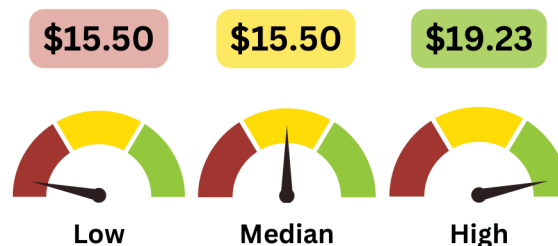

FOOD COUNTER ATTENDANTS, KITCHEN HELPERS AND RELATED SUPPORT OCCUPATIONS

NOC 6711 (2016) / NOC 65201 (2021)

Across the Kitchener-Waterloo-Barrie Economic Region (ER):

\$9,900
Median Salary

Source: Statistics Canada, 2021 Census, Customized table.

Source: Service Canada Job Bank, 2020-2021 Labour Force Survey.

| | Median Paid Salary (2021) | Median Wage Advertised in Job Postings (2022-2023) |
|-------------------|---------------------------|--|
| Dufferin County | \$ 9,100 | \$16 / hour |
| Waterloo Region | \$ 10,800 | \$16 / hour |
| Wellington-Guelph | \$ 8,500 | \$16 / hour |