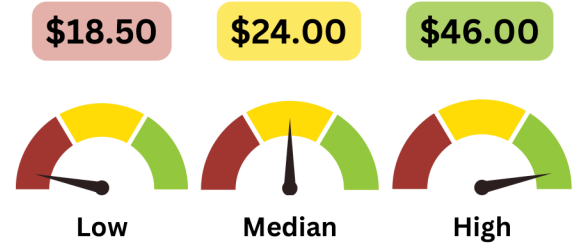

# ELECTRICIANS (EXCEPT INDUSTRIAL AND POWER SYSTEM)

NOC 7241 (2016) / NOC 72200 (2021)

Across the Kitchener-Waterloo-Barrie Economic Region (ER):

**\$56,000**  
Median Salary

Source: Statistics Canada, 2021 Census, Customized table.

Source: Service Canada Job Bank, 2020-2021 Labour Force Survey.

	Median Paid Salary (2021)	Median Wage Advertised in Job Postings (2022-2023)
Dufferin County	\$ 61,200	\$39 / hour
Waterloo Region	\$ 55,200	\$39 / hour
Wellington-Guelph	\$ 54,800	\$34 / hour