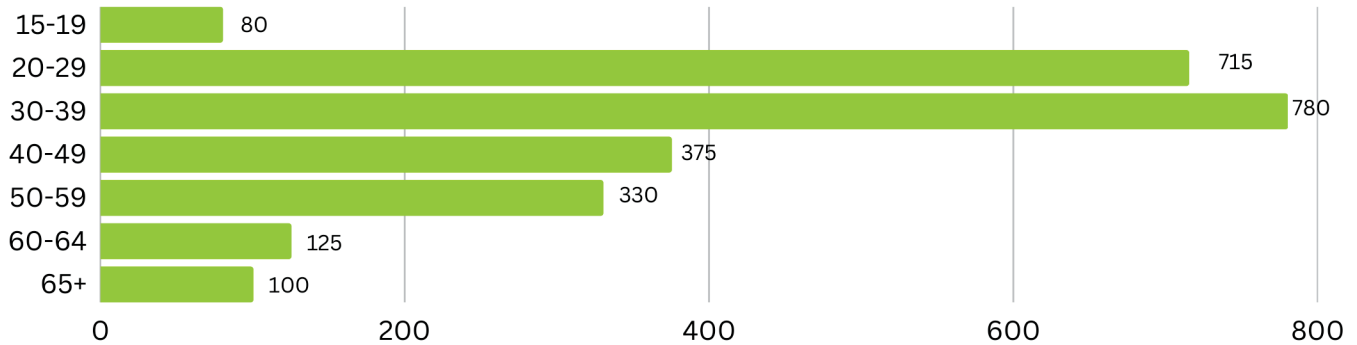

## How many people self-identify with this occupation?

	Full-time	Part-time	Unemployed	Not in the labour force
Waterloo-Wellington-Dufferin	1,345	800	195	100
Dufferin County	130	90	35	0
Waterloo Region	790	470	120	65
Wellington-Guelph	430	235	35	25

Source: Statistics Canada, 2021 Census, Customized table, by Census Division and Local Board area: Waterloo, Wellington and Dufferin.

## Who are the people in this occupation?

Source: Statistics Canada, 2021 Census, Customized table, by Local Board area: Waterloo, Wellington and Dufferin. Identities are self-identified. Statistics Canada defines “Women+” to include “women (and/or girls), as well as some non-binary persons”.

## Ages of people in this occupation

Source: Statistics Canada, 2021 Census, Customized table, by Local Board area: Waterloo, Wellington and Dufferin.