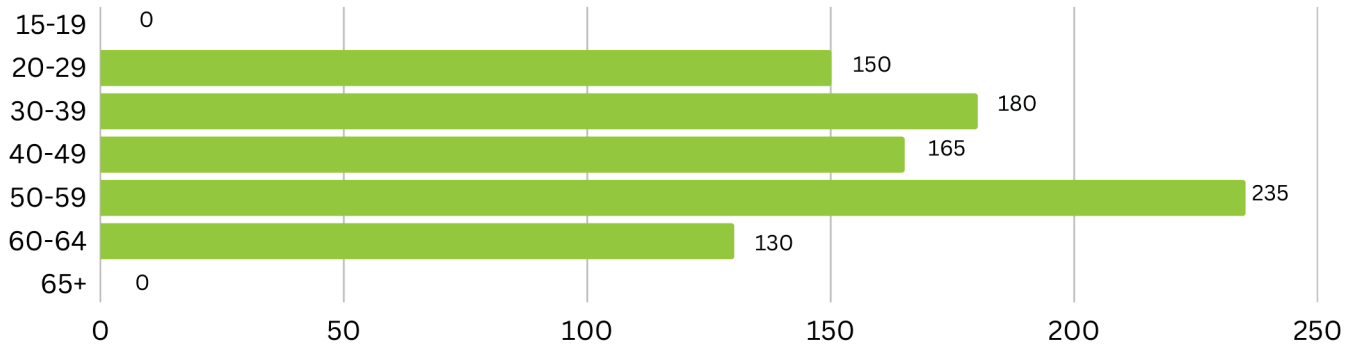

Source (Median Wage Advertised): FindYourJob.ca Labour Market Insights Report (Jul 2022 - Jul 2023), by Census Division (CD).

How many people self-identify with this occupation?

	Full-time	Part-time	Unemployed	Not in the labour force
Waterloo-Wellington-Dufferin	565	265	35	20
Dufferin County	50	0	0	0
Waterloo Region	315	155	25	0
Wellington-Guelph	195	100	0	0

Source: Statistics Canada, 2021 Census, Customized table, by Census Division and Local Board area: Waterloo, Wellington and Dufferin.

Who are the people in this occupation?

Source: Statistics Canada, 2021 Census, Customized table, by Local Board area: Waterloo, Wellington and Dufferin. Identities are self-identified. Statistics Canada defines “Women+” to include “women (and/or girls), as well as some non-binary persons”.

Ages of people in this occupation

Source: Statistics Canada, 2021 Census, Customized table, by Local Board area: Waterloo, Wellington and Dufferin.

Job Searchers & Apprenticeship

- 5,617** people accessed assisted job search supports via Employment Ontario within Waterloo Wellington Dufferin (April 1, 2022 - March 31, 2023)
- 56** of these job searchers listed a recent job loosely related to this occupation: **“Industrial, electrical and construction trades”** (2-digit NOC: 72)
- 89** people registered as new apprentices for **Industrial Electrician (442A)**
- 444** people registered as new apprentices for **Electrician - Construction and Maintenance (309A)**
- x*** people registered as new apprentices for **Electrician - Domestic and Rural (620E)**