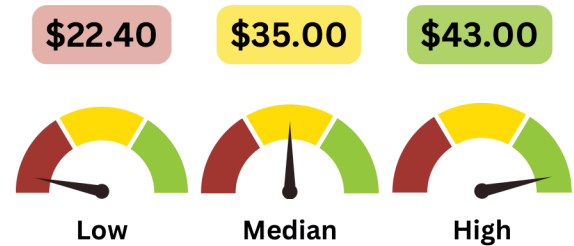

INDUSTRIAL ELECTRICIANS

NOC 7242 (2016) / NOC 72201 (2021)

Across the Kitchener-Waterloo-Barrie Economic Region (ER):

\$84,000
Median Salary

Source: Statistics Canada, 2021 Census, Customized table.

Source: Service Canada Job Bank, 2020-2021 Labour Force Survey.

	Median Paid Salary (2021)	Median Wage Advertised in Job Postings (2022-2023)
Dufferin County	\$ 87,000	\$39 / hour
Waterloo Region	\$ 83,000	\$38 / hour
Wellington-Guelph	\$ 84,000	\$42 / hour

Source (Median Salary): Statistics Canada, 2021 Census, Customized table, by Census Division (CD).