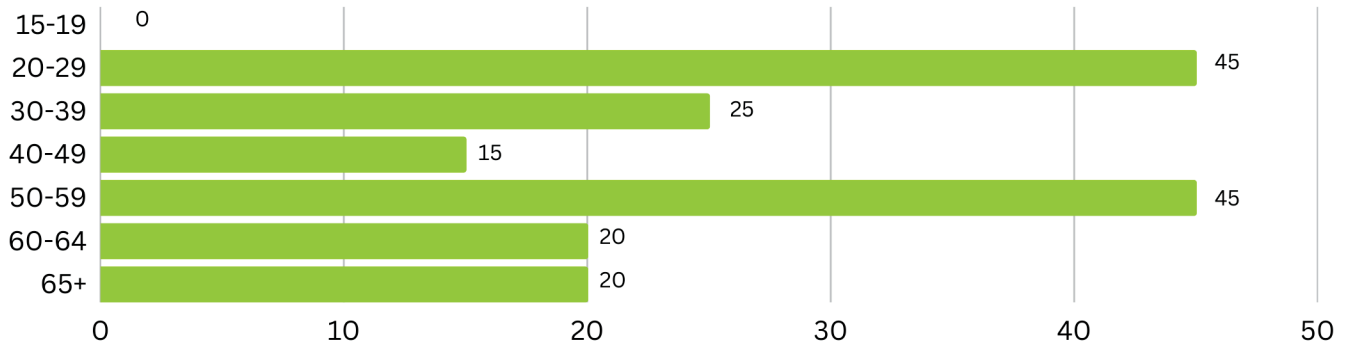

Source: Statistics Canada, 2021 Census, Customized table, by Census Division and Local Board area: Waterloo, Wellington and Dufferin.

Who are the people in this occupation?

Source: Statistics Canada, 2021 Census, Customized table, by Local Board area: Waterloo, Wellington and Dufferin. Identities are self-identified. Statistics Canada defines “Women+” to include “women (and/or girls), as well as some non-binary persons”.

Ages of people in this occupation

Source: Statistics Canada, 2021 Census, Customized table, by Local Board area: Waterloo, Wellington and Dufferin.

Job Searchers

5,617 people accessed assisted job search supports via Employment Ontario within Waterloo Wellington Dufferin (April 1, 2022 - March 31, 2023)