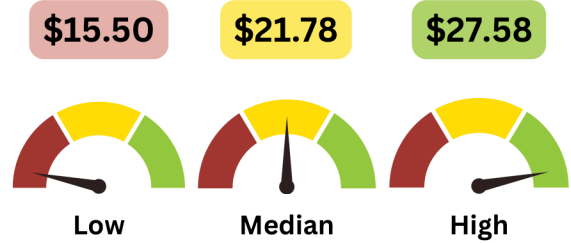

PLATELESS PRINTING EQUIPMENT OPERATORS

NOC 9471 (2016) / NOC 94150 (2021)

Across the Kitchener-Waterloo-Barrie Economic Region (ER):

\$34,400
Median Salary

Source: Statistics Canada, 2021 Census, Customized table.

Source: Service Canada Job Bank, 2020-2021 Labour Force Survey.

	Median Paid Salary (2021)	Median Wage Advertised in Job Postings (2022-2023)
Dufferin County	not applicable	\$23 / hour
Waterloo Region	\$ 36,800	\$21 / hour
Wellington-Guelph	data suppressed	not available